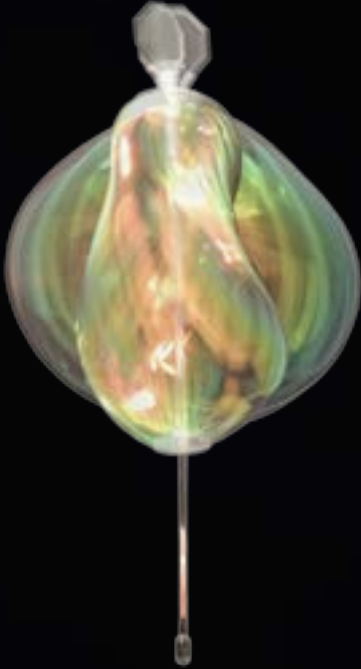

BUBBLE WAND