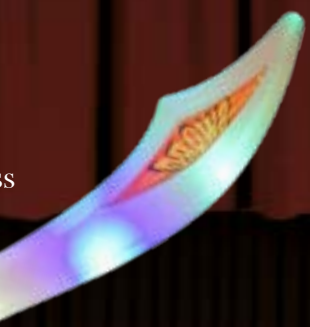

SNOWFLAKE SPINNER

FLASHING CUTLASER

CHROME WINDMILL

RAINBOW WINDMILL

TELESCOPING BLADE!

NEW!

TELESCOPING KR SABRE

COLOURED SABRES

FLASHING HERO  
SWORD

CROSSBONE  
SWORD

DOUBLE  
BLADED SWORD

SPACESHIP  
TRIBEAM SWORD

NEW!

SPACESHIP SABRE

NEW!

GALACTIC SABRE

## COSMIC SPINNER

WITH A MULTI-DIRECTIONAL SPINNING HEAD, AND VIBRANT LEDs IN SEVERAL COLOURS, OUR NEW COSMIC SPINNER IS A SURE FIRE HIT! THE QUICK COLOUR-CHANGING LEDs COUPLED WITH THE WEAVING SPINNER MOVEMENT CREATES AN UTTERLY MESMERISING LIGHT DISPLAY THAT WILL TAKE YOUR MERCHANDISE RANGE TO THE NEXT LEVEL. LIGHTWEIGHT, AND ONLY 18CM HIGH, IT'S GREAT FOR SMALLER HANDS AS WELL AS OLDER CHILDREN (AND FULLY GROWN ADULTS!)