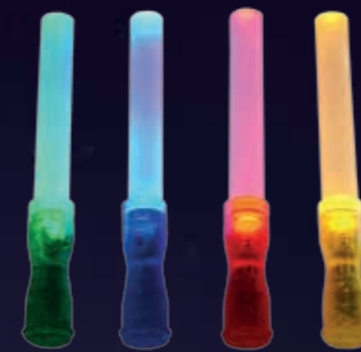

COSMIC SPINNER DELUXE  
MIXED COLOURS!

WINTER WHIRLER

BLUE GLITTER STAR

POINTY FINGER

THREE STAR BATON

The must-have unit of 2016 was the Cosmic Spinner, with its bright lines of colour and mesmerising weaving movement. 2017's version is bigger, bolder, brighter and altogether better. Coming in mixed boxes, your patrons have three great colours to choose from. We're sure whichever colour they choose, they'll be delighted with the vibrant LEDs and quality finish!

SPACE BLASTER

LASER ZAPPER

SPIKEY BALL

BASHABLE FUN!

LARGE BUTTERFLY TORCH

CRYSTAL FIBRE OPTIC

GIANT SNOWFLAKE WAND

LOLLIPOP

FLASHING FAIRY WAND

MINI QUASAR BATONS

MIXED COLOURS!

GLOW HEART WAND

GLOW STAR WAND

ENCHANTED SNOWFLAKE

E.V.A SNOWMAN NIGHTLIGHT

We've increased our 'soft glow' range this year to include the wonderful EVA Snowman Nightlight. Made out of little bubbles which diffuse the various LEDs inside, this unit gives a very pretty, frosted effect as it slowly cycles through the colours.