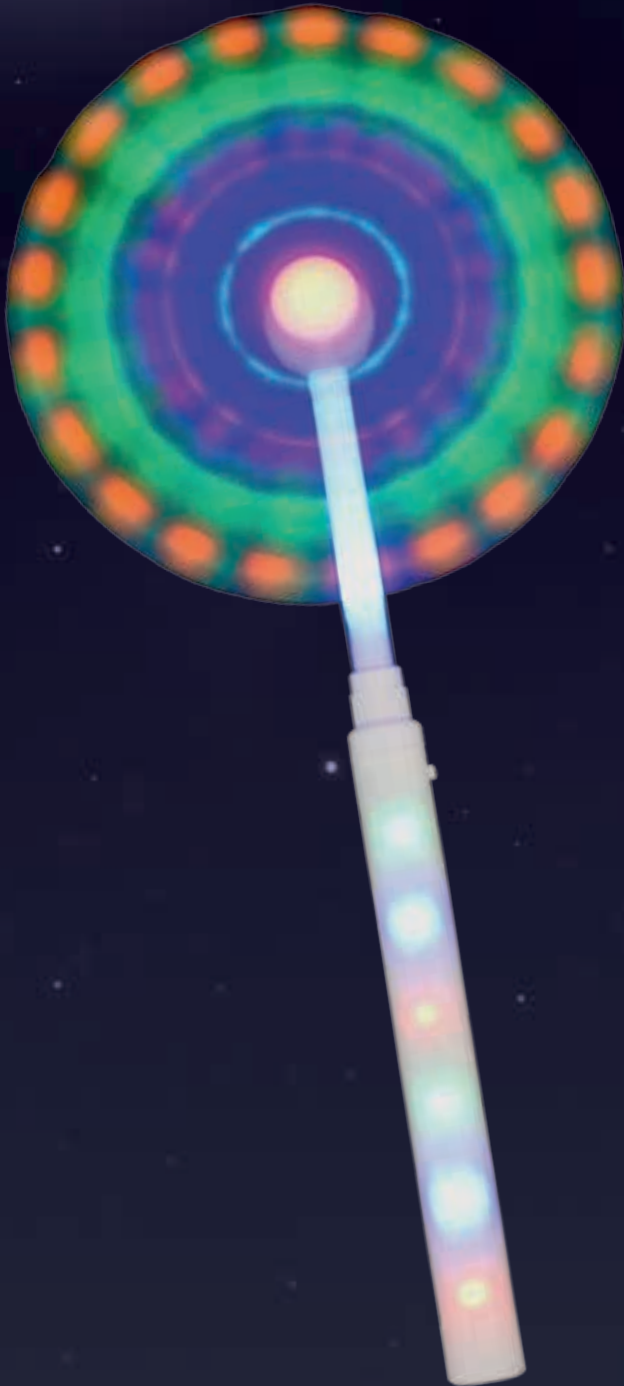

LIMELIGHT

NOVELTY CATALOGUE 2017-2018

LIMELIGHT ENTERTAINMENT LTD, UNIT 13 THE IO CENTRE,
SEYMOUR STREET, THE ROYAL ARSENAL, LONDON SE18 6SX
TEL: 0208 853 9570 EMAIL: ENQUIRIES@THELIMELIGHTGROUP.CO.UK