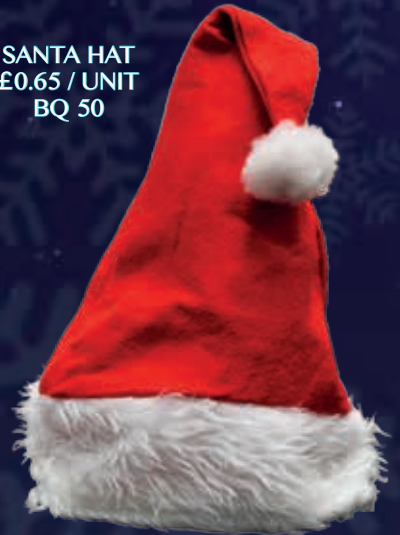

# LAST CHANCE TO BUY

Here are some products that we have in short supply - if you're interested, get in touch ASAP to secure the stock!

MIXED COLOURS!

AMULET  
£1.00 / UNIT  
BQ 192

FLASHING GLOVES (PAIR)  
£2.50 / UNIT  
BQ 96

CROWN AND WAND SET  
£1.20 / UNIT  
BQ 72

JEWELLED WAND  
£0.45 / UNIT  
BQ 20

SANTA HAT  
£0.65 / UNIT  
BQ 50

LARGE SUPERSWORD  
£1.10 / UNIT  
BQ 96

TWILIGHT BATON  
£2.00 / UNIT  
BQ 144

PINK FLUFFY BATON  
£2.00 / UNIT  
BQ 96